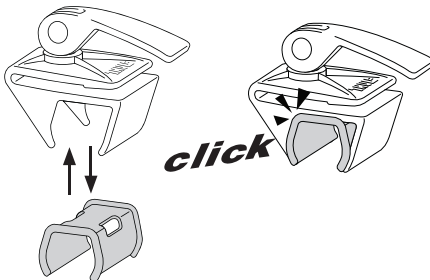

➤ Instructions

Thule Fabric Clamps

1 CONTENT

i Storage

	Thule Tension Rafter G2	Thule Smart Blocker Rafter	Thule Tension Rafter G2 for TO 1200
	ø 30 mm		
+ adapter	ø 27 mm		

2 USE

OPEN TURN LEFT	CLOSE TURN RIGHT	 CLOSE NOT TO HARD!
------------------------------	--------------------------------	-----------------------------------