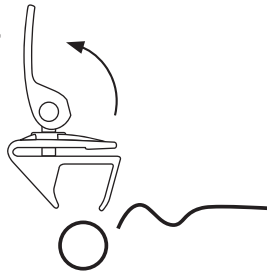

2 USE

OPEN TURN LEFT	CLOSE TURN RIGHT	 CLOSE NOT TO HARD!

1

2 **CLOSE**

3

4

5

6

7