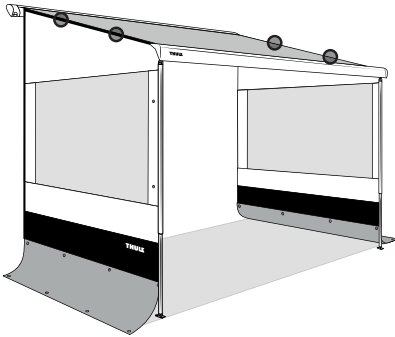

➤ Instructions

Thule Fabric Clamps

1 CONTENT

i Storage

	Thule Tension Rafter G2	Thule Smart Blocker Rafter	Thule Tension Rafter G2 for TO 1200
	ø 30 mm		
+ adapter	ø 27 mm		

2 USE

OPEN TURN LEFT	CLOSE TURN RIGHT	 CLOSE NOT TO HARD!
------------------------------	--------------------------------	-----------------------------------

1

2 **CLOSE**

3

4

5

6

7