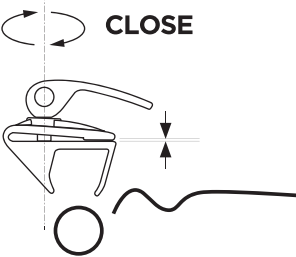

➤ Instructions

Thule Fabric Clamps

1 CONTENT

i Storage

	Thule Tension Rafter G2	Thule Smart Blocker Rafter	Thule Tension Rafter G2 for TO 1200
	ø 30 mm		
+ adapter	ø 27 mm		

2 USE

OPEN TURN LEFT	CLOSE TURN RIGHT	 CLOSE NOT TO HARD!
------------------------------	--------------------------------	-----------------------------------

1

2 **CLOSE**

3

4

5

6

7