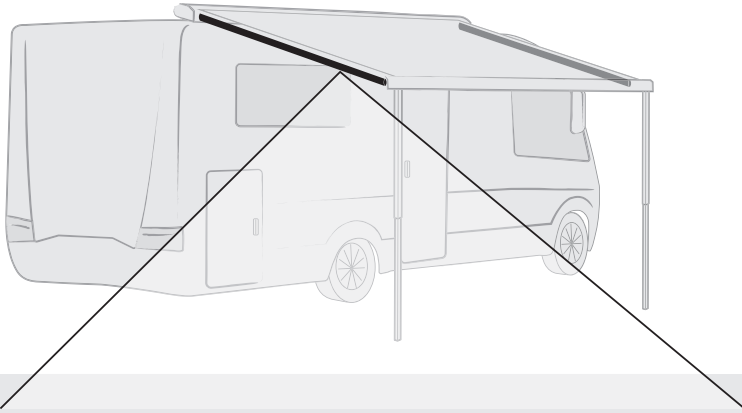

➤ Instructions

Thule Fabric Clamps

1 CONTENT

i Storage

	Thule Tension Rafter G2	Thule Smart Blocker Rafter	Thule Tension Rafter G2 for TO 1200
	ø 30 mm		
+ adapter	ø 27 mm		

2 USE

OPEN TURN LEFT	CLOSE TURN RIGHT	 CLOSE NOT TO HARD!
------------------------------	--------------------------------	-----------------------------------

1

2 **CLOSE**

3

4

5

6

7