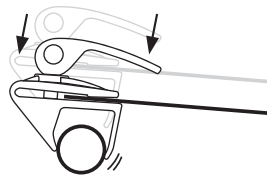

➤ Instructions

Thule Fabric Clamps

1 CONTENT

i Storage

	Thule Tension Rafter G2	Thule Smart Blocker Rafter	Thule Tension Rafter G2 for TO 1200
	ø 30 mm		
+ adapter	ø 27 mm		

2 USE

OPEN TURN LEFT	CLOSE TURN RIGHT	 CLOSE NOT TO HARD!
------------------------------	--------------------------------	-----------------------------------

1

2 **CLOSE**

3

4

5

6

7