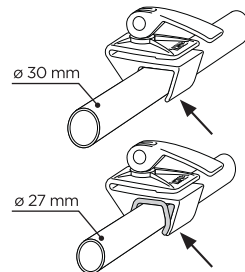

➤ Instructions

Thule Fabric Clamps

1 CONTENT

i Storage

	Thule Tension Rafter G2	Thule Smart Blocker Rafter	Thule Tension Rafter G2 for TO 1200
	ø 30 mm		
+ adapter	ø 27 mm		

2 USE

OPEN TURN LEFT	CLOSE TURN RIGHT	 CLOSE NOT TO HARD!
------------------------------	--------------------------------	-----------------------------------

1

2 **CLOSE**

3

4

5

6

7