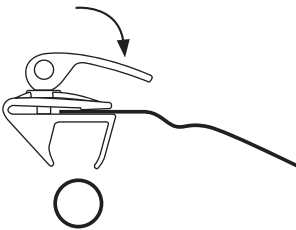

➤ Instructions

Thule Fabric Clamps

1 CONTENT

i Storage

	Thule Tension Rafter G2	Thule Smart Blocker Rafter	Thule Tension Rafter G2 for TO 1200
	ø 30 mm		
+ adapter	ø 27 mm		

2 USE

OPEN TURN LEFT	CLOSE TURN RIGHT	 CLOSE NOT TO HARD!
------------------------------	--------------------------------	-----------------------------------

1

2 **CLOSE**

3

4

5

6

7