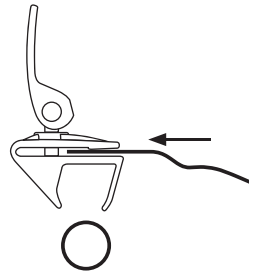

➤ Instructions

Thule Fabric Clamps

1 CONTENT

i Storage

	Thule Tension Rafter G2	Thule Smart Blocker Rafter	Thule Tension Rafter G2 for TO 1200
	ø 30 mm		
+ adapter	ø 27 mm		

2 USE

OPEN TURN LEFT	CLOSE TURN RIGHT	 CLOSE NOT TO HARD!
------------------------------	--------------------------------	-----------------------------------

1

2 **CLOSE**

3

4

5

6

7