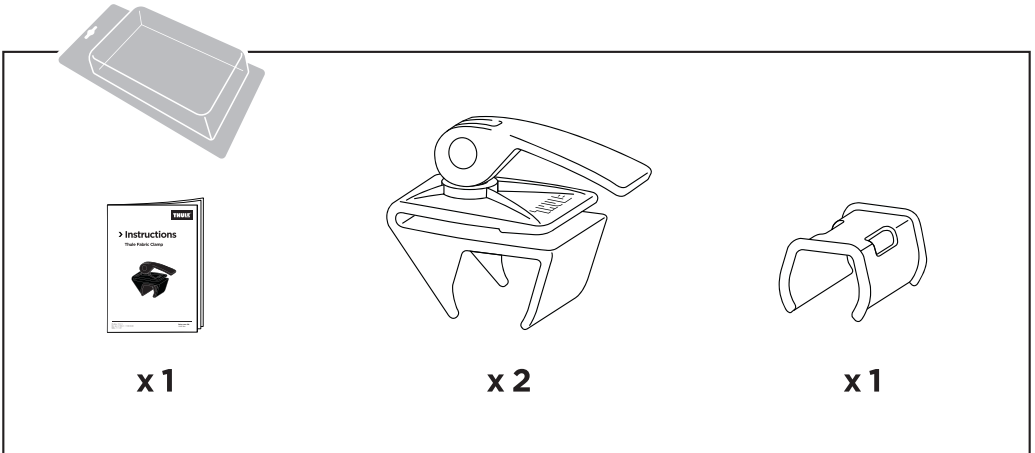

➤ Instructions

Thule Fabric Clamps

1 CONTENT

i Storage

	Thule Tension Rafter G2	Thule Smart Blocker Rafter	Thule Tension Rafter G2 for TO 1200
	ø 30 mm		
+ adapter	ø 27 mm		

2 USE

OPEN TURN LEFT	CLOSE TURN RIGHT	 CLOSE NOT TO HARD!
------------------------------	--------------------------------	-----------------------------------

1

2 **CLOSE**

3

4

5

6

7